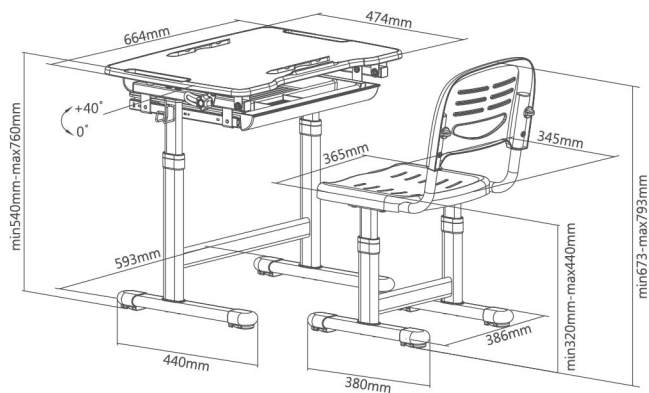

Desktop Tilt Range: 0-40°

Full Desktop Size: 664x474mm

Tilting Desktop Size: 664x474mm

Desk Height Adjustment Range: 540-760mm

Chair Height Adjustment Range: 320-440mm

Desk Height Adjustment Mechanism: Manual Lifting

Desktop Material: MDF E1 Grade

Desktop Thickness: 15mm

Desktop Tilt Range: 0-40°

Full Desktop Size: 664x474mm

Tilting Desktop Size: 664x474mm

Desk Height Adjustment Range: 540-760mm

Chair Height Adjustment Range: 320-440mm

Air Ventilation

Non-Reflection
Surface

Desktop Material: MDF E1 Grade

Desktop Thickness: 15mm

Desktop Tilt Range: 0-40°

Full Desktop Size: 664x474mm

Tilting Desktop Size: 664x474mm

Desk Height Adjustment Range: 540-760mm

Chair Height Adjustment Range: 320-440mm

Desk Height Adjustment Mechanism: Manual Lifting

Color:   

B203W White Board Surface • Compartment

Paper Roll Holder

Feet Leveler

Anti-Pinch
Safety Design

Multi-Function
Hook