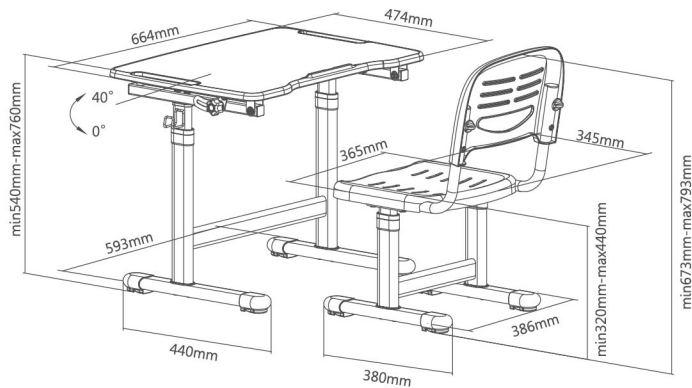

B202 White Board Surface • No Drawer

Desktop Material: MDF E1 Grade

Desktop Thickness: 15mm

Desktop Tilt Range: 0-40°

Full Desktop Size: 664x474mm

Tilting Desktop Size: 664x474mm

Desk Height Adjustment Range: 540-760mm

Chair Height Adjustment Range: 320-440mm

Desk Height Adjustment Mechanism: Manual Lifting

Color: