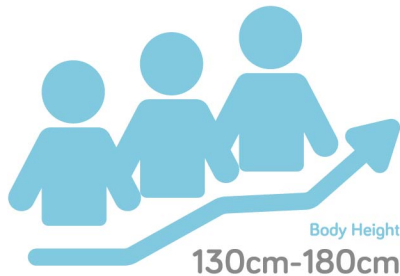

ERGONOMICS

HOW TO CHOOSE THE RIGHT DESK & CHAIR SET FOR GROWING CHILDREN?

Children are more likely to pay attention while learning if they are comfortably seated. However, as children grow, the desks and chairs they used in the past become obsolete and lose their ability to maintain a healthy posture due to being fixed in height. The Elfin Series height adjustable desks and chairs adapt to the various ages and body styles of a growing child – reinforcing good posture and creating long-term health benefits.

Preschool

Elementary School

Middle School

Body Height (cm)	Chair Height (cm)
> 170	76
165-170	74
160-165	72
155-160	70
150-155	68
145-150	66
140-145	64
135-140	62
130-135	60
125-130	58
120-125	56
115-120	54

Body Height (cm)	Chair Height (cm)
> 170	44
165-170	42
165-170	40
160-165	38
155-160	36
145-150	34
< 145	32

FEATURES

- ① **Easy Height Adjustment**
suitable for different ages
and body sizes

- ② **Tiltable Desktop**
provides a better angle for writing,
reading and drawing