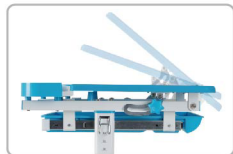

Preschool

Elementary School

Middle School

Body Height (cm)	Chair Height (cm)
> 170	76
165-170	74
160-165	72
155-160	70
150-155	68
145-150	66
140-145	64
135-140	62
130-135	60
125-130	58
120-125	56
115-120	54

Body Height (cm)	Chair Height (cm)
> 170	44
165-170	42
165-170	40
160-165	38
155-160	36
145-150	34
< 145	32

FEATURES

- ① **Easy Height Adjustment**
suitable for different ages
and body sizes

- ② **Tiltable Desktop**
provides a better angle for writing,
reading and drawing