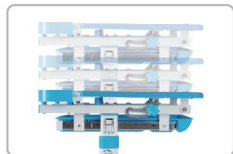

Preschool

Elementary School

Middle School

Body Height (cm)	Chair Height (cm)
> 170	76
165-170	74
160-165	72
155-160	70
150-155	68
145-150	66
140-145	64
135-140	62
130-135	60
125-130	58
120-125	56
115-120	54

Body Height (cm)	Chair Height (cm)
> 170	44
165-170	42
165-170	40
160-165	38
155-160	36
145-150	34
< 145	32

FEATURES

- ① **Easy Height Adjustment**
suitable for different ages
and body sizes

- ② **Tiltable Desktop**
provides a better angle for writing,
reading and drawing