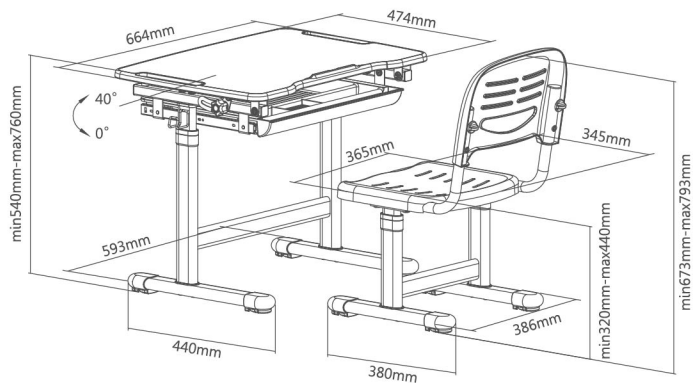

Embedded Groove

Air Ventilation

Non-Reflection
Surface

Desktop Material: MDF E1 Grade

Desktop Thickness: 15mm

Desktop Tilt Range: 0-40°

Full Desktop Size: 664x493mm

Tilting Desktop Size: 664x365mm

Desk Height Adjustment Range: 546-766mm

Chair Height Adjustment Range: 320-440mm

Desk Height Adjustment Mechanism: Manual Lifting

Color:   

B201 White Board Surface • Compartment Drawer

Feet Leveler

Anti-Pinch
Safety Design

Multi-Function
Hook

Embedded Groove

Air Ventilation

Non-Reflection
Surface

Desktop Material: MDF E1 Grade

Desktop Thickness: 15mm

Desktop Tilt Range: 0-40°

Full Desktop Size: 664x474mm

Tilting Desktop Size: 664x474mm

Desk Height Adjustment Range: 540-760mm

Chair Height Adjustment Range: 320-440mm

Desk Height Adjustment Mechanism: Manual Lifting

Color:   

B201W Wood Grain Surface • Compartment Drawer