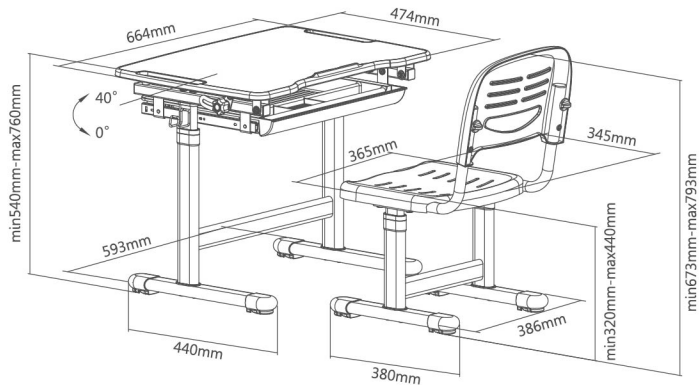

Desk Height Adjustment Range: 546-766mm

Chair Height Adjustment Range: 320-440mm

Desk Height Adjustment Mechanism: Manual Lifting

Color:   

B201 White Board Surface • Compartment Drawer

Feet Leveler

Anti-Pinch
Safety Design

Multi-Function
Hook

Embedded Groove

Air Ventilation

Non-Reflection
Surface

Desktop Material: MDF E1 Grade

Desktop Thickness: 15mm

Desktop Tilt Range: 0-40°

Full Desktop Size: 664x474mm

Tilting Desktop Size: 664x474mm

Desk Height Adjustment Range: 540-760mm

Chair Height Adjustment Range: 320-440mm

Desk Height Adjustment Mechanism: Manual Lifting

Color:   

B201W Wood Grain Surface • Compartment Drawer

Desktop Tilt Range: 0-40°

Full Desktop Size: 664x474mm

Tilting Desktop Size: 664x474mm

Desk Height Adjustment Range: 540-760mm

Chair Height Adjustment Range: 320-440mm

Desk Height Adjustment Mechanism: Manual Lifting