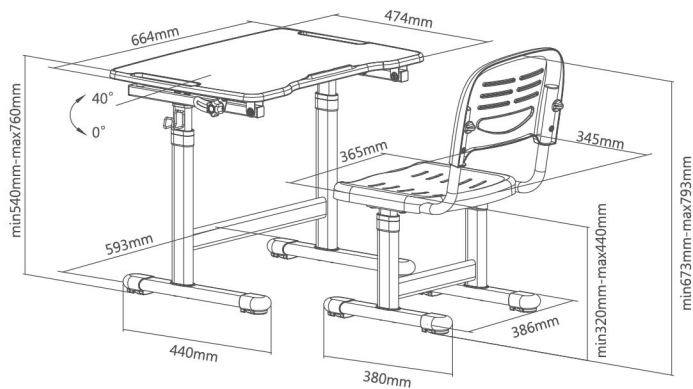

B202W Wood Grain Surface • No Drawer

Desktop Material: MDF E1 Grade

Desktop Thickness: 15mm

Desktop Tilt Range: 0-40°

Full Desktop Size: 664x474mm

Tilting Desktop Size: 664x474mm

Desk Height Adjustment Range: 540-760mm

Chair Height Adjustment Range: 320-440mm

Desk Height Adjustment Mechanism: Manual Lifting

Color: