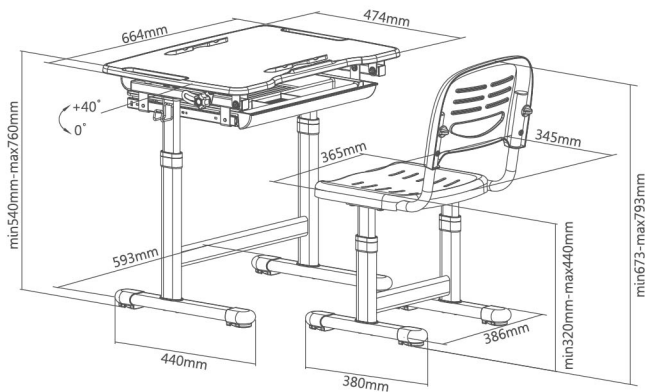

B203 White Board Surface • Compartment

Desktop Material: MDF E1 Grade

Desktop Thickness: 15mm

Desktop Tilt Range: 0-40°

Full Desktop Size: 664x474mm

Tilting Desktop Size: 664x474mm

Desk Height Adjustment Range: 540-760mm

Chair Height Adjustment Range: 320-440mm

Desk Height Adjustment Mechanism: Manual Lifting

Color: