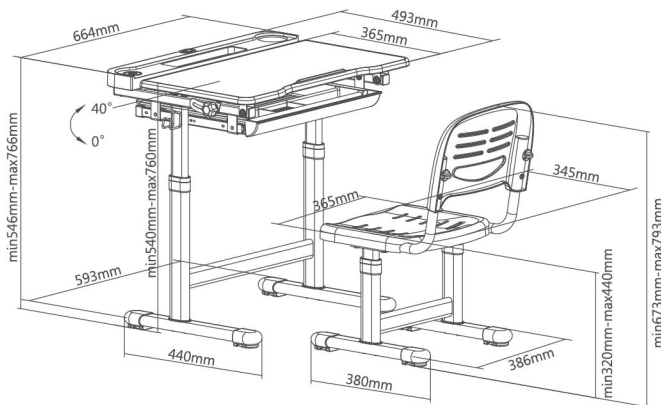

B204 White Board Surface • Compartment

Desktop Material: MDF E1 Grade

Desktop Thickness: 15mm

Desktop Tilt Range: 0-40°

Full Desktop Size: 664x493mm

Tilting Desktop Size: 664x365mm

Desk Height Adjustment Range: 546-766mm

Chair Height Adjustment Range: 320-440mm

Desk Height Adjustment Mechanism: Manual Lifting

Color: